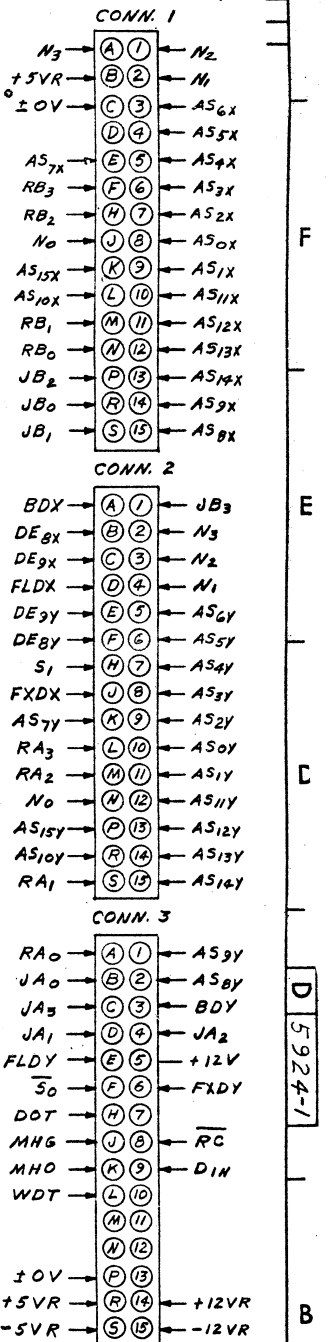

COMP.	SIZE / TYPE	QTY
R1,2	6.8K	2
R3	47K	1
R4	18K	1
R5,9	10K	2
R6,10	2.2K	2
R7,8	5.6K	2
R12	7.7K	1
R15	1MEG	1
R16	56Ω	1
R17	330K	1
R18,20	10K	2
R21	15K	1
C1	25-μF	1
C4	.001-μF CER.	1
C3,2	220-μF	2
Q1,4,5	WL375-100S	3
Q2,3	GT544	2
Q7	WL376-0000	1
R2,23	22K	2
C5	.01-μF CER.	1

LOCATION	TYPE & MFR'R	TERM. No. Vcc +5V	TERM. No. ±0V	QTY
L11, 15	SN7402N TEXAS INST.	14	7	2
L17,18,21, 22	SN7442N TEXAS INST.	16	8	4
L2,7,6,8,19,23	9930 FAIRCHILD	14	7	6
L9, 13	9935 FAIRCHILD	14	7	2
L3, 7, 20	9936 FAIRCHILD	14	7	3
L1,5,10,12,14,16	9946 FAIRCHILD	14	7	6

NOTE
1. ALL DIODES ARE WL380-1001 EXCEPT AS NOTED* (QTY23) *(QTY2)
2. ALL RESISTORS ARE 1/4W

HOLE LEGEND		
	HOLE DIA.	TOL.
DRILLED OR PUNCHED HOLE	0135 to .125	±.001
	126 to .250	±.001
	251 to .500	±.001